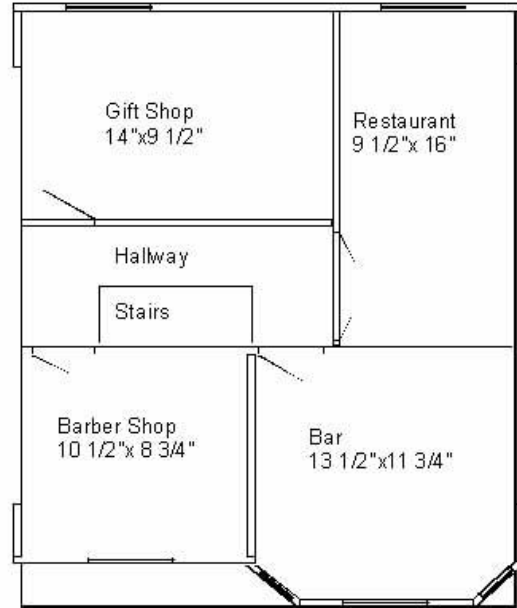

First Floor

Second Floor

Third Floor

Fourth Floor

Darlington Hotel
 Full Scale 25" wide x
 29" Long x 48" High
 17 Rooms