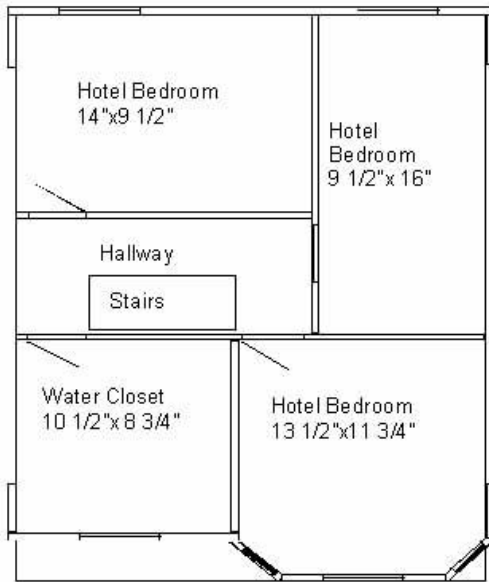

First Floor

Second Floor

Third Floor

Fourth Floor

Darlington Hotel
 Full Scale 25" wide x
 29" Long x 48" High
 17 Rooms