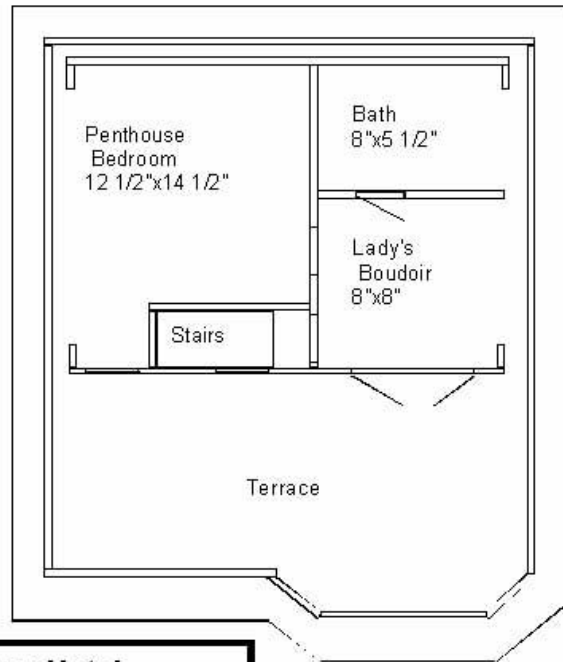

First Floor

Second Floor

Third Floor

Fourth Floor

Darlington Hotel
 Full Scale 25" wide x
 29" Long x 48" High
 17 Rooms